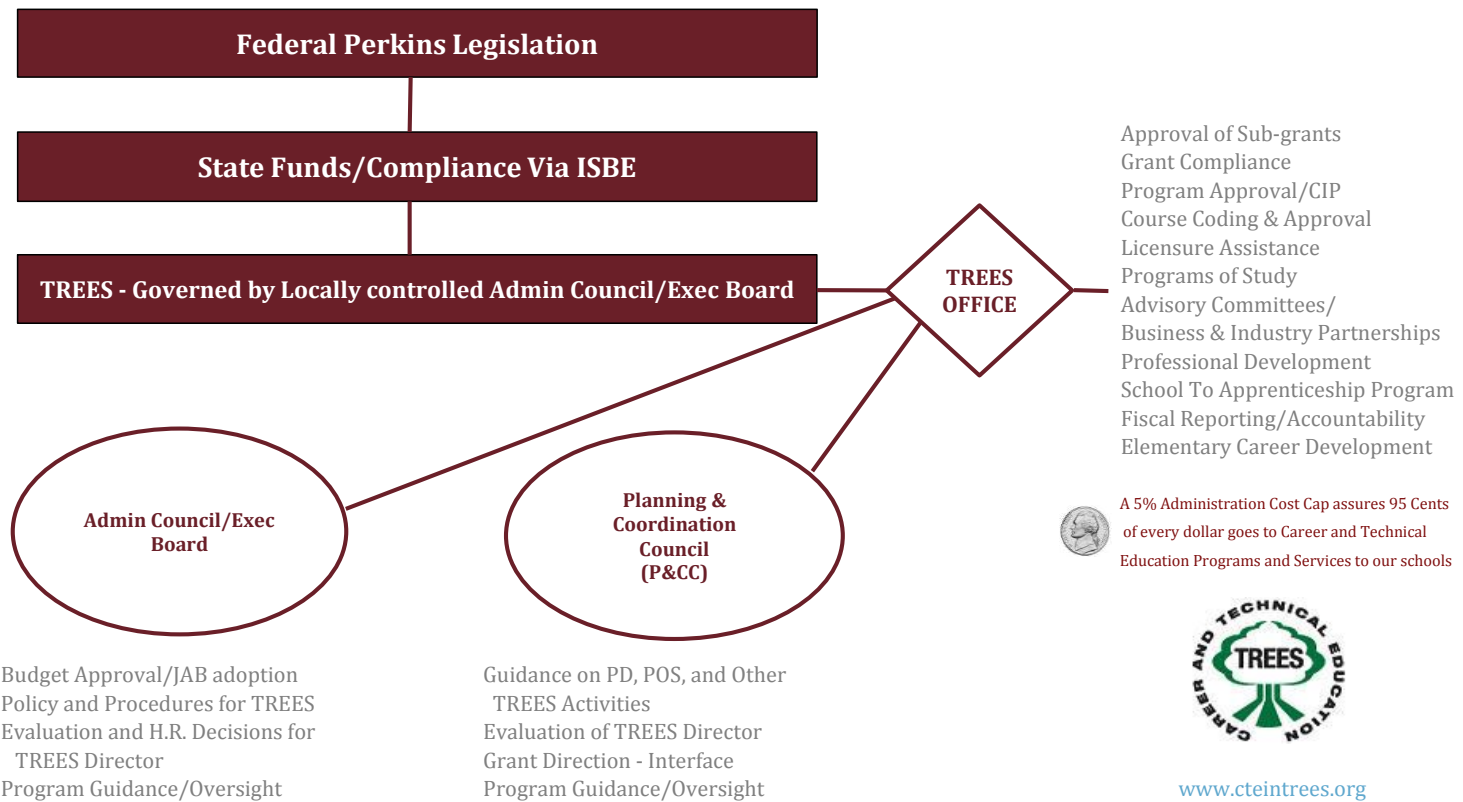

TREES Grant Structure Flow Chart

A quick descriptor of EFE function as it pertains to grants

The local control of EFE systems is an important component of ISBE compliance with Federal Grant requirements.